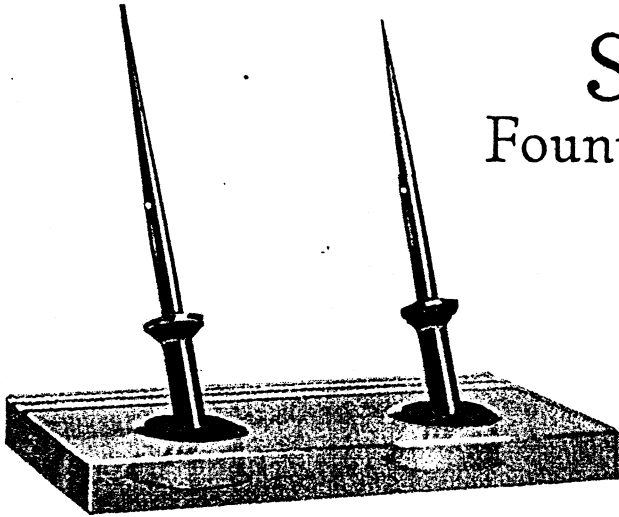

SHEAFFER'S LIFETIME Fountain Pen Desk Sets

The Executive, double desk set No. 17. Base of crystal plate glass, 10 x 5½ x 1 inch. Fitted with matched Sheaffer Lifetime fountain pens. Price $30.00. Other sets as low as $7.50.